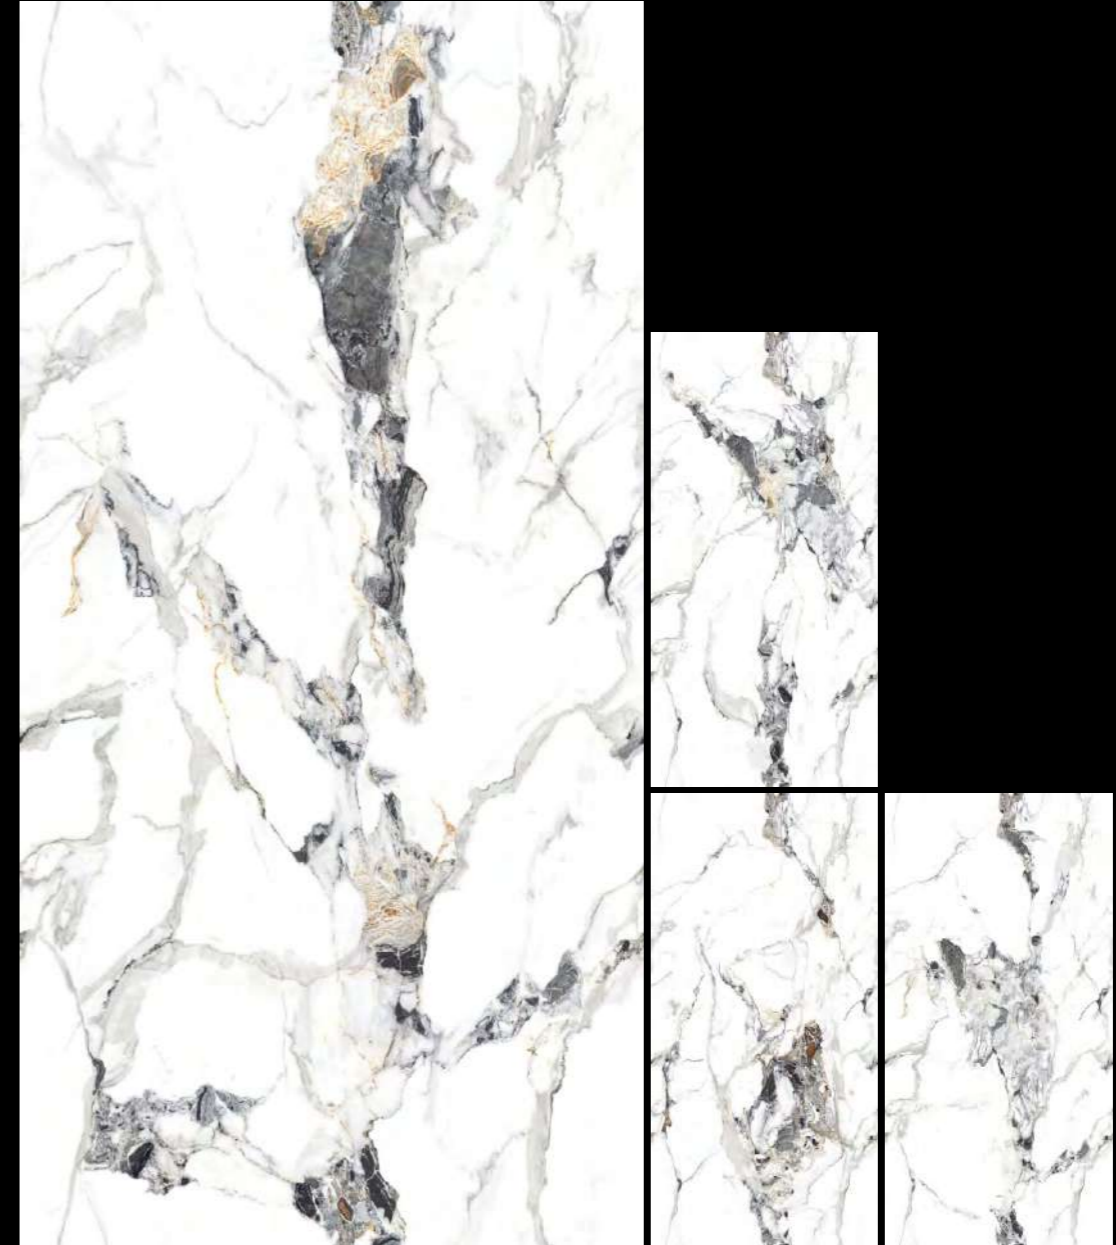

ENDLESS
ROYAL

Finish | **ENDLESS GLOSSY** ————— Size | **800x1200MM**
800x1600MM

ROYAL DIAMOND Random : 4