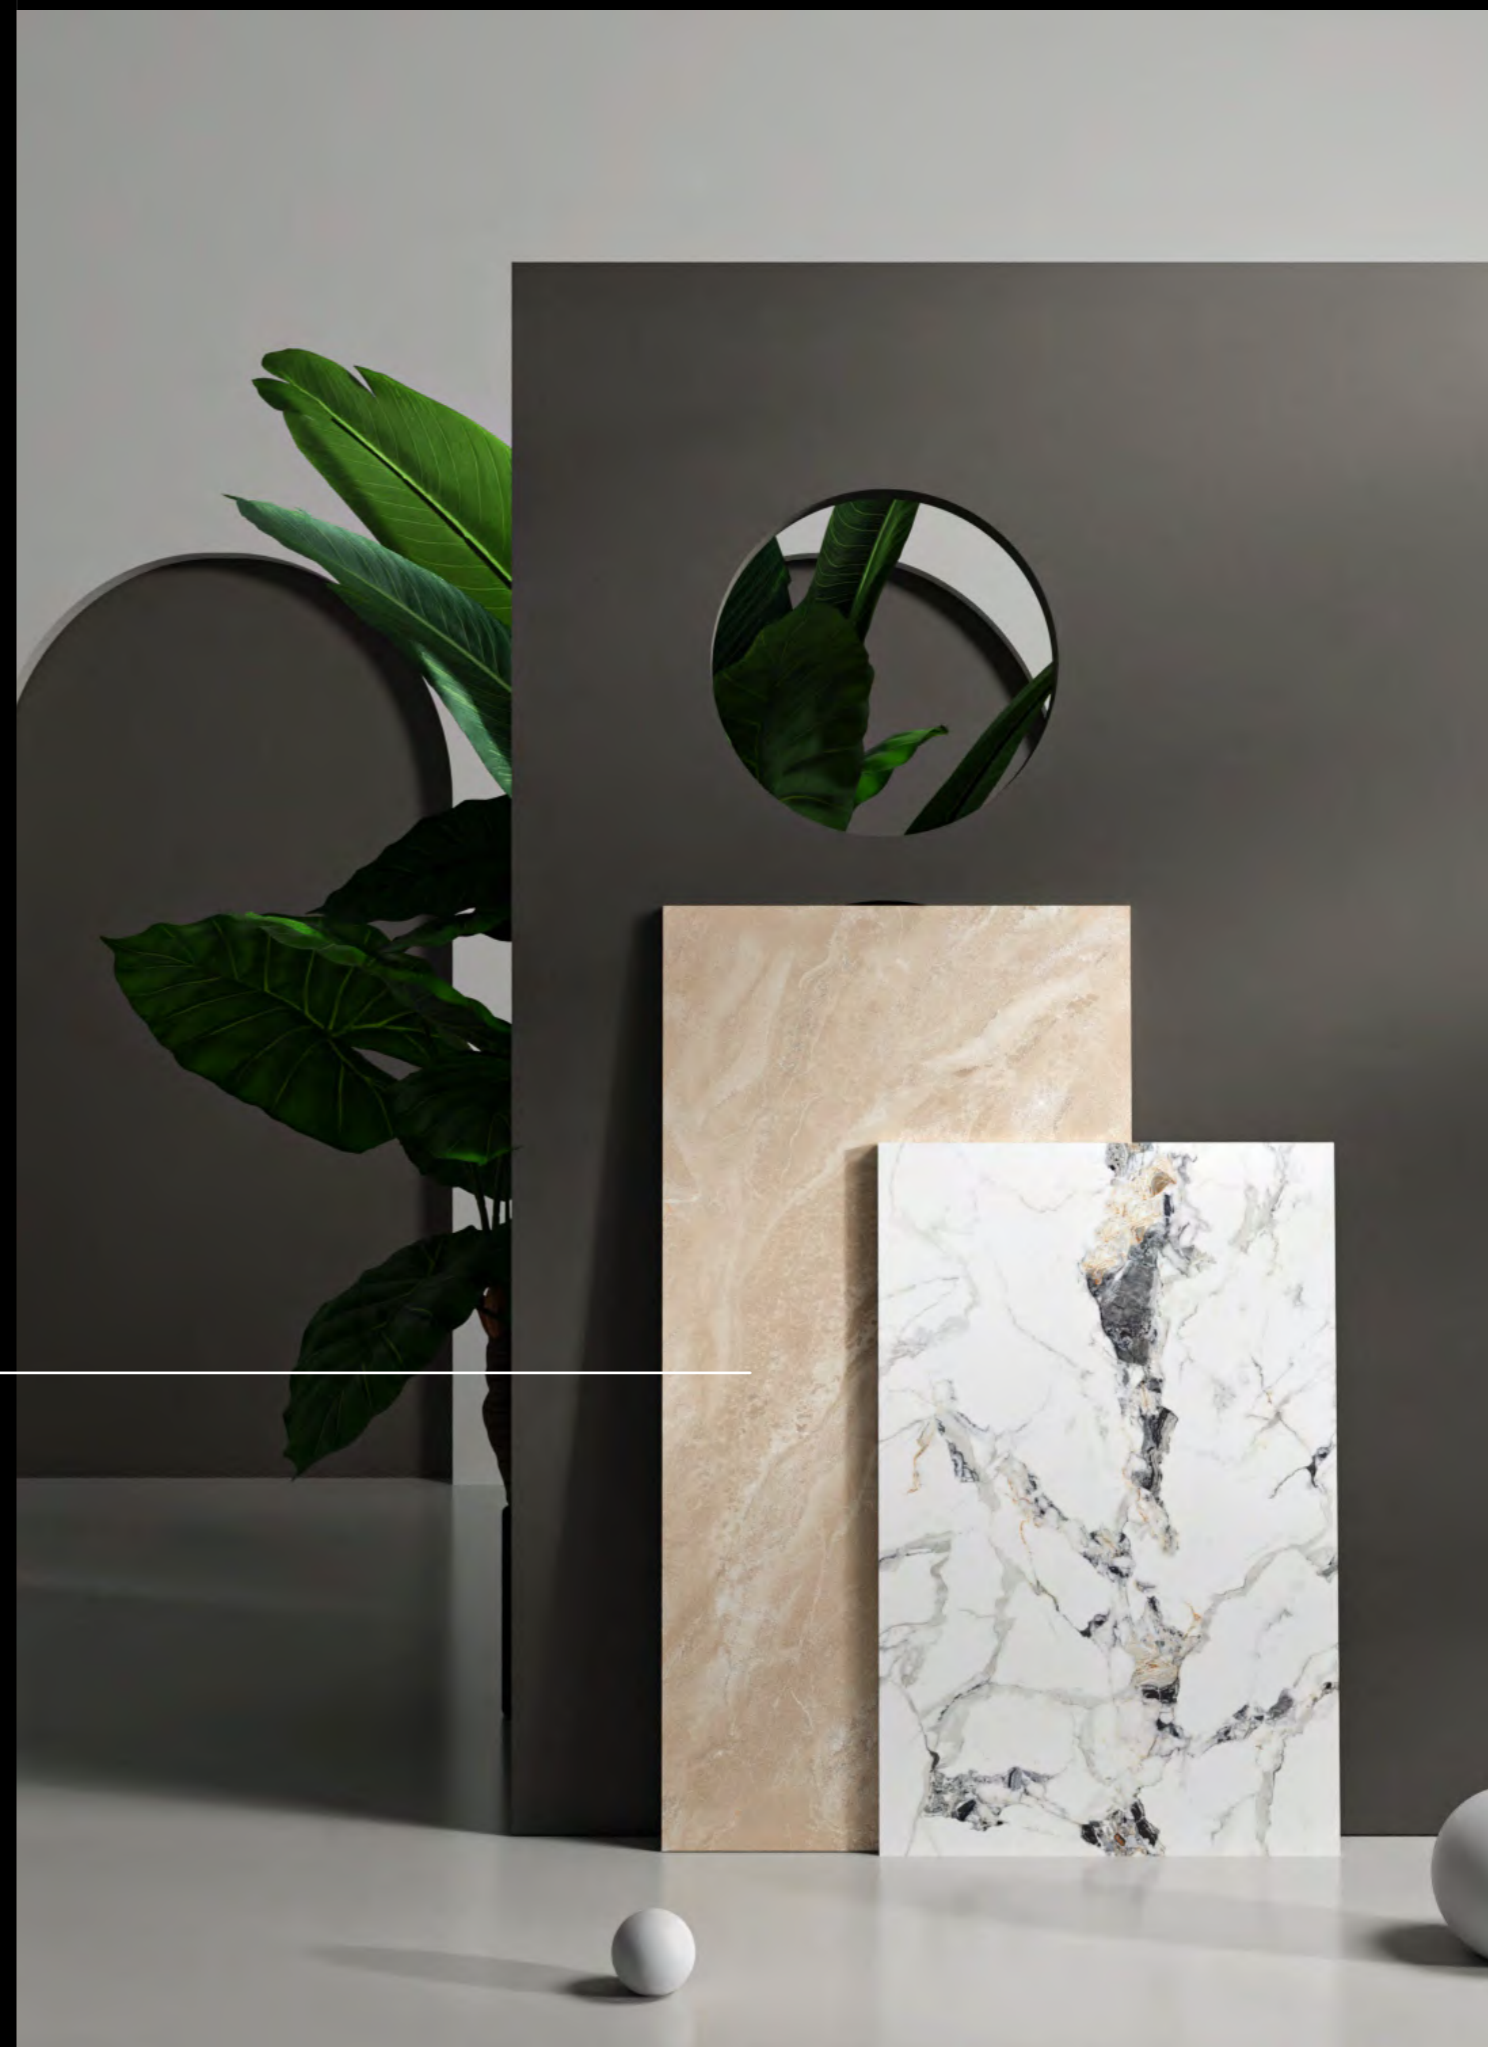

SUNDRY DIMENSION

This tile delivers an elegant and eye-catching glance that will elevate any decor with its novel everlasting veining design. We offer our endless tile volume with various types of classy hues as well as different kinds of sizes including 800x1200mm and 800x1600mm tiles collection. Endless Tiles is the most suitable choice if you're seeking to make your living area appear airy and opulent.

800X1200MM | 800X1600MM

our endless tiles collection comes with an array of luxurious hues and a different range of sizes.

www.lonixceramica.in